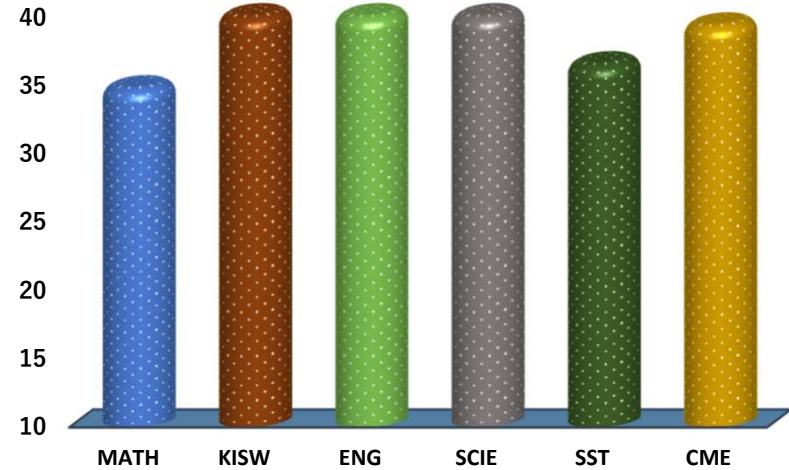

ST. DOMINIC SAVIO

REGION: IRINGA

SCHOOL AVERAGE

39.8

DISTRICT: IRINGA MC

SUBJECT AND GRADE PERFORMANCE ANALYSIS

SUBJECT RANKING

KISWAHILI	45.3	91%	1
SCIENCE	41.7	83%	2
ENGLISH	41.0	82%	3
CIVIC AND MORAL EDUCATION	39.3	79%	4
SOCIAL STUDIES	36.5	73%	5
MATHEMATICS	34.7	69%	6

SUBJECT GRADE ANALYSIS

SUBJECT/GRADE	A	B	C	D	E
MATHEMATICS	16	18	9	6	0
KISWAHILI	45	4	0	0	0
ENGLISH	29	16	4	0	0
SCIENCE	30	17	2	0	0
SOCIAL STUDIES	11	33	5	0	0
CIVIC AND MORAL	22	27	0	0	0

OVERALL GRADE ANALYSIS

A	24	49	49%
B	25		51%
C	0		0%
D	0		0%
E	0		0%

CHART SUBJECT ANALYSIS

BOYS VS GIRLS PERFORMANCE